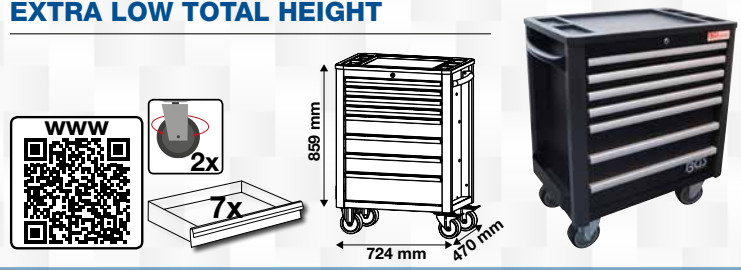

**WORKSHOP TROLLEY | 7 DRAWERS
EXTRA LOW TOTAL HEIGHT**

379.95 EUR*
BGS 2001

WORKSHOP TROLLEY | 7 DRAWERS

WORKSHOP TROLLEY | 8 DRAWERS

599.00 EUR*
BGS 4111

WORKSHOP TROLLEY | 8 DRAWERS

539.00 EUR*
BGS 4100

**WORKSHOP TROLLEY | 4 DRAWERS |
1 FLAP LID COMPARTMENT**