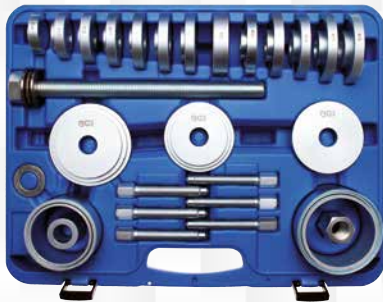

72 mm

85 mm

WHEEL BEARING TOOL SET

139.95 EUR*
BGS 67301

31x

50-83.4 mm

MOUNTING DISC SET

142.95 EUR*
BGS 8467