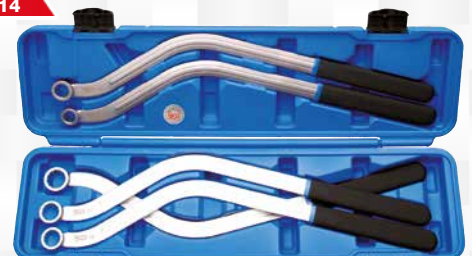

89.⁹⁵ EUR*
BGS 9480

PROTECTIVE MAT

38.⁹⁵ EUR*
BGS 4805

TENSIONER PULLEY WRENCH SET

82.⁹⁵ EUR*
BGS 1314

LED PEN WITH 6 LEDS

4.95 EUR*
BGS 8491

ALUMINIUM LED PEN WITH 9 LEDS