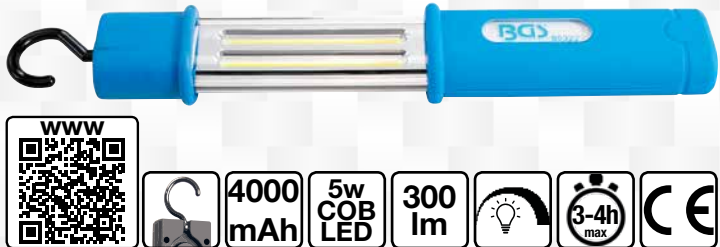

CORDLESS HAND LAMP | COB-LED | WATERPROOF

62.95 EUR*
BGS 85322