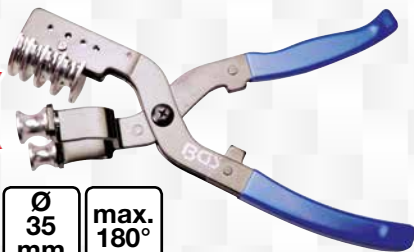

TUBE BENDING PLIERS | "4-IN-1"

28.95 EUR*
BGS 8718