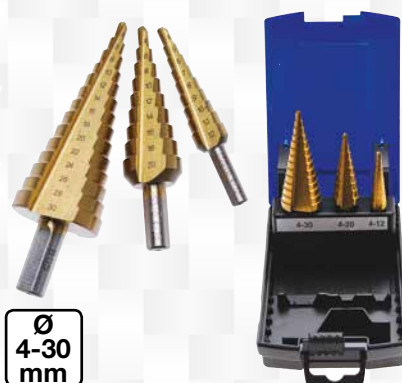

STEP DRILL SET

29.95 EUR*

BGS 1624