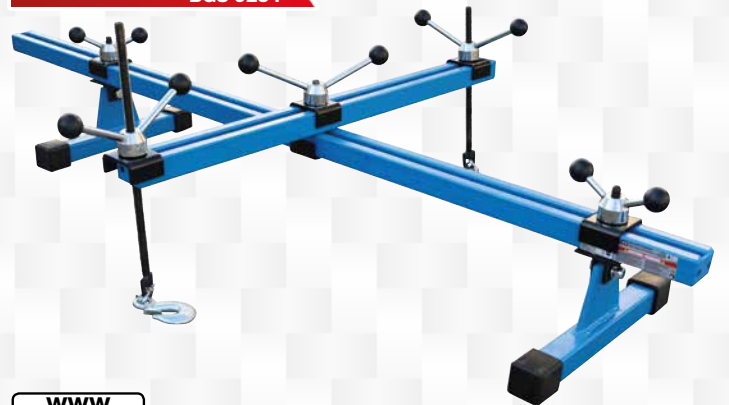

AUTOMATIC CABLE REEL

98.95 EUR*
Art. 3321

POCKET BLOWTORCH

13.95 EUR*
Art. 9872

HEAVY-DUTY WHEEL DOLLY

399.00 EUR*
BGS 9253

ENGINE SUPPORT WITH CROSSBEAM

159.95 EUR*
BGS 9254