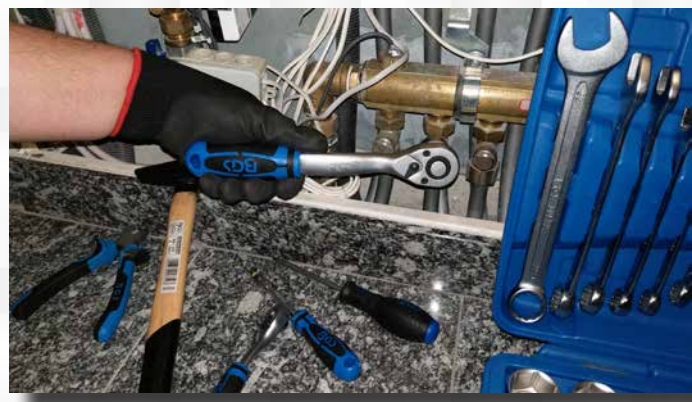

SOCKET WRENCH TOOLBOX

155.95 EUR*
BGS 9029